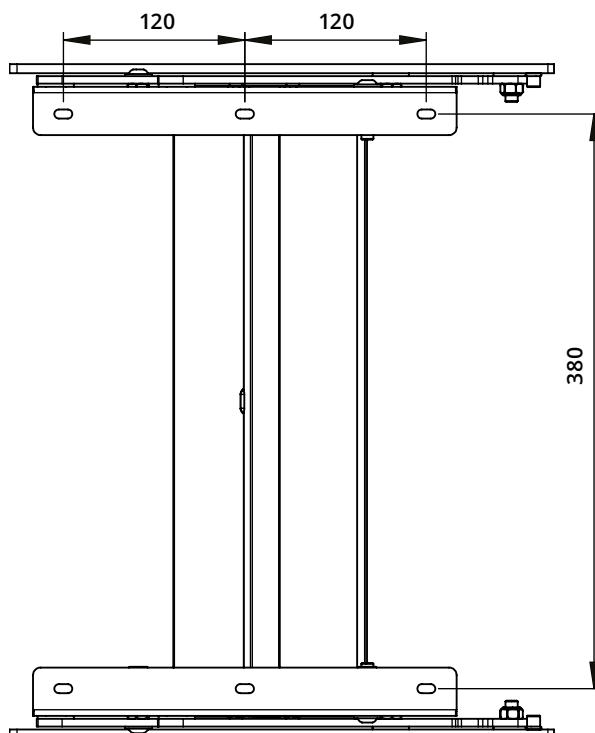

## Alza Piano Coffee Table Top Lift-Up Kit

**NOTA BENE**  
1. Colore a richiesta  
2. Misure personalizzabili

**NOTE**  
1. Colour upon request  
2. Customizable size