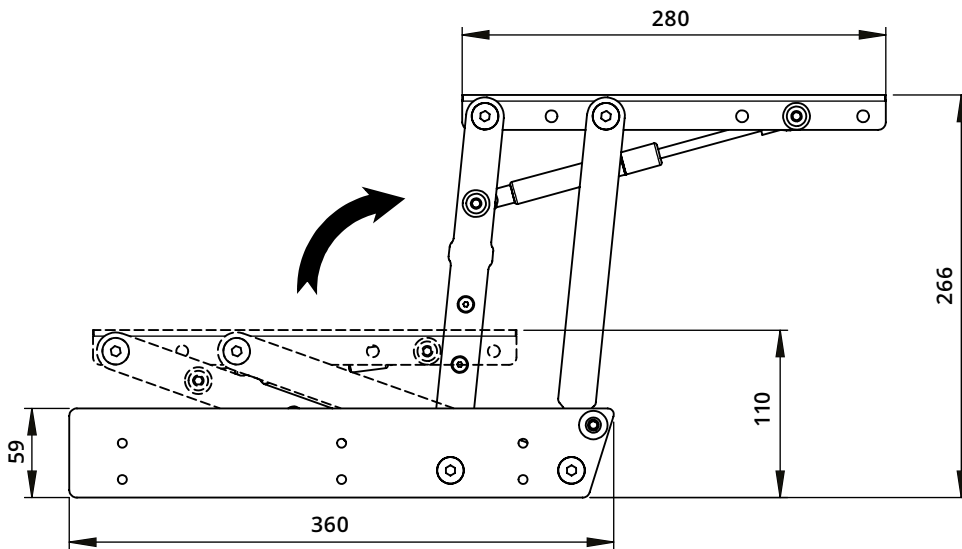

## Alza Piano Coffee Table Top Lift-Up Kit

**NOTA BENE**  
1. Colore a richiesta  
2. Misure personalizzabili

**NOTE**  
1. Colour upon request  
2. Customizable size